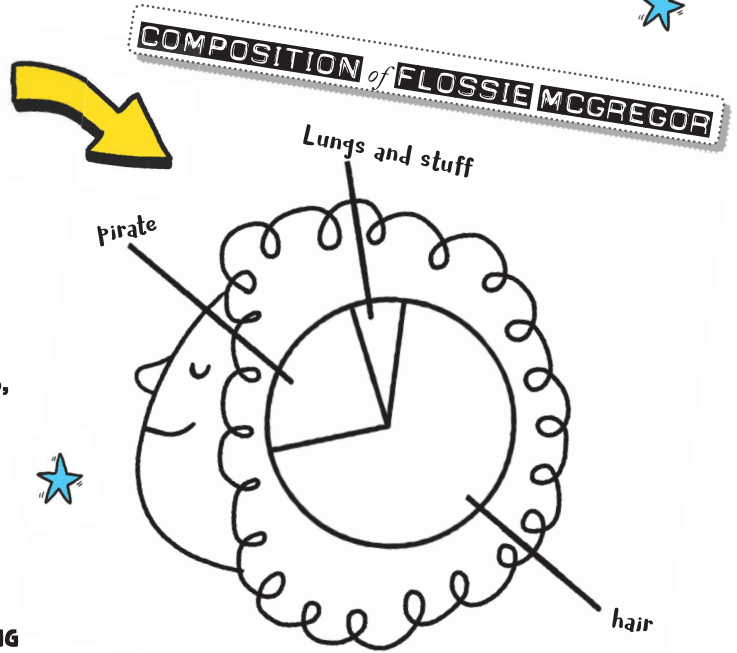

# THE PIE CHART OF ME

**WHEN STAN FIRST MEETS PIRATE-MAD FLOSSIE MCGREGOR, HE DESCRIBES HER USING A PIE CHART.**

IF YOU HAD TO FILL IN A PIE CHART THAT DESCRIBED YOU, WHAT THINGS WOULD YOU CHOOSE?

LOOK AT **THE PIE CHART OF ME**. IT HAS ALREADY BEEN DIVIDED INTO SECTORS. THINK ABOUT THIS AS YOU FILL IN THE CHART. IF YOUR FAVOURITE THING TO DO IS WATCH CRAZY CAT VIDEOS, MAKE SURE YOU CHOOSE THE BIGGEST SECTOR. IF YOU LIKE TO TELL JOKES, BUT ONLY ON THE WEEKEND, FILL IN ONE OF THE SMALLER SECTORS.

IF YOU'RE FEELING REALLY CLEVER, YOU CAN WORK OUT THE FRACTIONS OF EACH SECTOR AND WRITE THEM IN TOO.

ONCE FINISHED, COLOUR IN THE SECTORS USING NICE COLOURING PENCILS, NOT BOGIES AND LICK LIKE STAN'S BROTHER FRED!

## THE PIE CHART OF ME

MY NAME IS