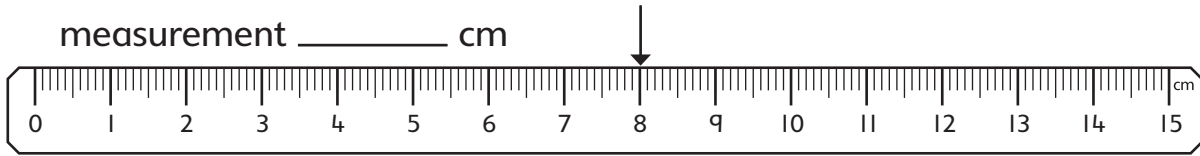

Reading scales

■ Read the measurement on each ruler. Write the measurement to the nearest 0.5cm.

measurement _____ cm

measurement _____ cm

measurement _____ cm

measurement _____ cm

■ Read the scale on each beaker. Record the water level to the nearest 50ml.

■ Read the bathroom scales. Write the weight to the nearest 10kg.

Jug illustrations © Jim Peacock / Beehive Illustration