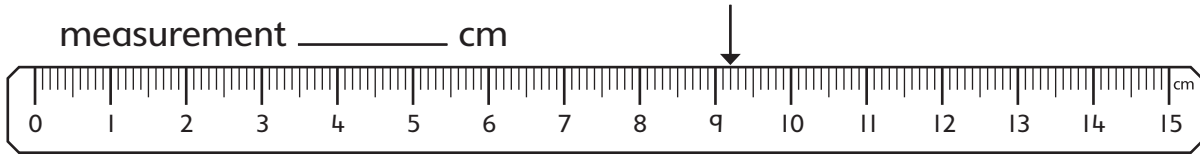

Reading scales

■ Read the measurement on each ruler. Write the measurement to the nearest 0.5cm.

measurement _____ cm

measurement _____ cm

measurement _____ cm

measurement _____ cm

■ Read the scale on each beaker. Record the water level to the nearest 50ml.

■ Read the bathroom scales. Write the weight to the nearest 10kg.

Jug illustrations © Jim Peacock / Beehive Illustration