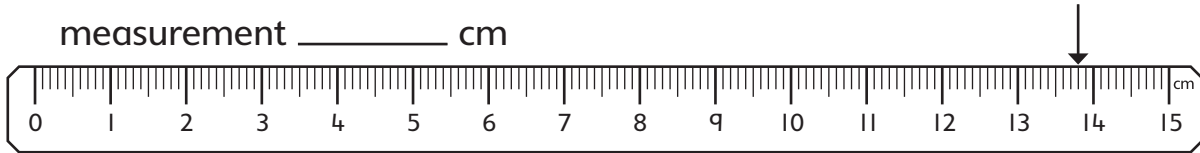

Reading scales

■ Read the measurement on each ruler. Write the measurement to the nearest 0.5cm.

measurement _____ cm

measurement _____ cm

measurement _____ cm

measurement _____ cm

■ Read the scale on each beaker. Record the water level to the nearest 50ml.

■ Read the bathroom scales. Write the weight to the nearest 10kg.

Jug illustrations © Jim Peacock / Beehive Illustration