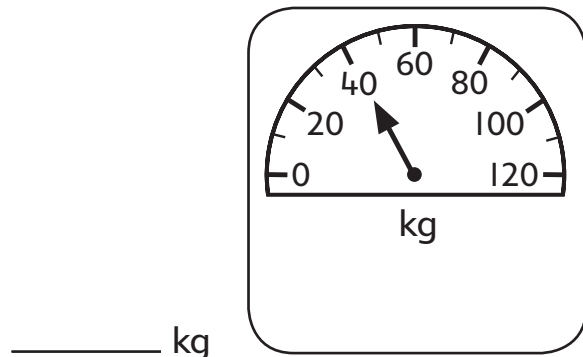

Reading scales

■ Read the measurement on each ruler. Write the measurement to the nearest 0.5cm.

measurement _____ cm

measurement _____ cm

measurement _____ cm

measurement _____ cm

■ Read the scale on each beaker. Record the water level to the nearest 50ml.

■ Read the bathroom scales. Write the weight to the nearest 10kg.

Jug illustrations © Jim Peacock / Beehive Illustration