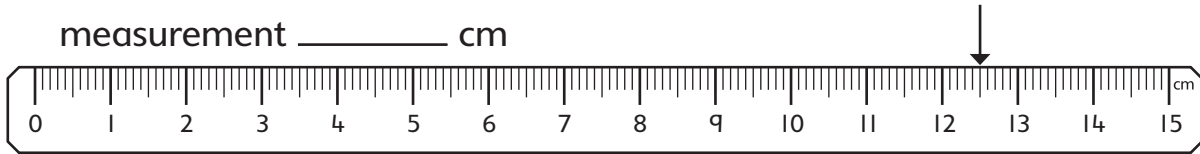

Reading scales

■ Read the measurement on each ruler. Write the measurement to the nearest 0.5cm.

measurement _____ cm

measurement _____ cm

measurement _____ cm

measurement _____ cm

■ Read the scale on each beaker. Record the water level to the nearest 50ml.

■ Read the bathroom scales. Write the weight to the nearest 10kg.

Jug illustrations © Jim Peacock / Beehive Illustration