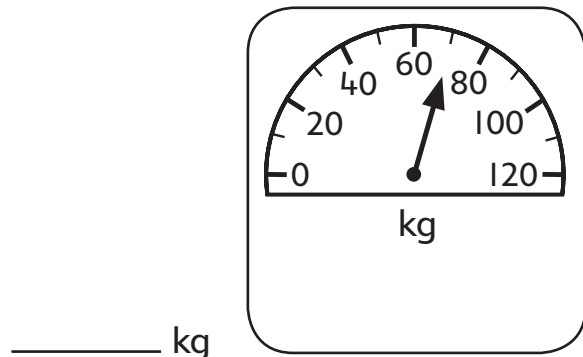

Reading scales

■ Read the measurement on each ruler. Write the measurement to the nearest 0.5cm.

measurement _____ cm

measurement _____ cm

measurement _____ cm

measurement _____ cm

■ Read the scale on each beaker. Record the water level to the nearest 50ml.

■ Read the bathroom scales. Write the weight to the nearest 10kg.

Jug illustrations © Jim Peacock / Beehive Illustration